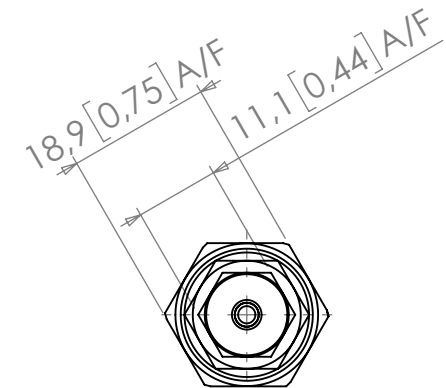

G3/8" FEMALE NUT L/H
TO SUIT 3.2mm (1/8") OD TUBE

1				01/08/2018	
REV	CREATED	CHECKED	APPROVED	DWG DATE	REF
MATERIAL: BRASS, PTFE					
If dimensional information is critical, please contact Eoxshop.com for confirmation. All dimensions are in accordance with the manufacturers drawings and are subject to change without prior notice.				EOXSHOP TEL: +44 (0) 23 9226 6031 WWW.EOXSHOP.COM SALES@EOXSHOP.COM	
TITLE: G3/8" FEMALE NUT L/H X 1/8" SWAGELOCK COMPRESSION, BRASS					
	DIM'S mm[inch]	SCALE NTS	SIZE A4	SHEET 1 / 1	DOCUMENT NUMBER NTC CLS18LH
					REVISION 1